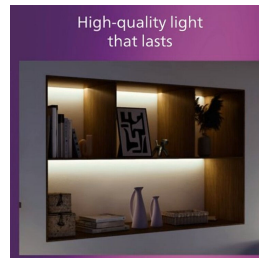

Highlights

Suitable for low ceilings Slim design Easy installation

No more hassle with installation. Just fix or hang securely on the wall or ceiling, and plug it in. Your new light fitting is now ready to light up your room!

EyeComfort

Poor quality light can cause eye strain. With many of us spending time indoors, it's more important than ever to properly light your home. Our products meet stringent test criteria including flicker, strobe, glare, colour rendition and dimming effects to ensure they meet EyeComfort requirements. Philips LED bulbs not only deliver comfortable light, but also stay that way for the duration of their lifespan, delivering consistent light quality, output and colour for more than a decade. Switch to light that's easy on your eyes. Your eyes will thank you.

High-quality metal material

Durable and attractive metal material for a strong finish.

Long life span up to 25,000 hours

Philips LED technology extends your product's lifetime up to 25,000 hours

Specifications

Bulb characteristics

- Intended use: Indoor

Design and finishing

- Colour: White
- Material: Metal, Plastic

Durability

- Number of switch cycles: 12,500

Environmental

- Disposal of the product: At the end of (economic) life, dispose of the product in accordance with local rules. Do not dispose of the product with regular household waste. The correct disposal of your product will help to prevent potential negative consequences for the environment and human health.

Extra feature/accessory incl.

- Adjustable spot head: No
- Dimmable with remote control: No
- LED integrated: Yes
- Remote control included: No

Light characteristics

- Beam angle: 110 degree(s)
- Colour consistency: 6 SDCM
- Colour rendering index (CRI): 80

Miscellaneous

- Especially designed for: Bedroom, Living Room, Dining Room, Kitchen, Home Office, Garage
- Style: Contemporary
- Type: Ceiling Lights
- EyeComfort: Yes