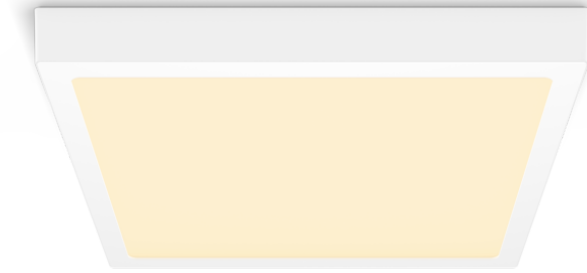

Comfortable LED light that's easy on your eyes

The Philips LED Slim Downlight delivers a natural light effect for use in general lighting applications. It is a slim masterpiece for low ceilings, creating an elegant ambience anywhere at home. Comfortable light that's easy on your eyes.

Easy to experience

- Ideal for rooms with low ceilings, makes for an unobtrusive and subtle fixture.
- Easy installation

Premium quality

- EyeComfort – light that's easy on the eyes

Material and finishing

- High-quality metal material

Durability

- Long life span up to 25,000 hours