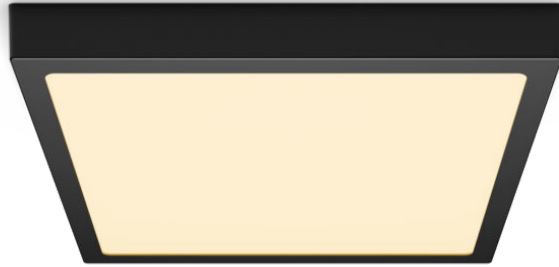

PHILIPS

Magneos Ceiling Light Square 20W

Ceiling Lights

2700K

Black

8719514328822

Comfortable LED light that's easy on your eyes

The Philips LED Slim Downlight delivers a natural light effect for use in general lighting applications. It is a slim masterpiece for low ceilings, creating an elegant ambience anywhere at home. Comfortable light that's easy on your eyes.

Easy to experience

- Ideal for rooms with low ceilings, makes for an unobtrusive and subtle fixture.
- Easy installation

Premium quality

- EyeComfort – light that's easy on the eyes

Material and finishing

- High-quality metal material

Durability

- Long life span up to 25,000 hours

Highlights

Suitable for low ceilings Slim design Easy installation

No more hassle with installation. Just fix or hang securely on the wall or ceiling, and plug it in. Your new light fitting is now ready to light up your room!

Extra feature/accessory incl.

- Adjustable spot head: Not adjustable
- Dimmable with remote control: No
- LED integrated: Yes
- Remote control included: No

Light characteristics

- Beam angle: 110
- Colour consistency: 6 SDCM
- Colour rendering index (CRI): 80
- Colour temperature: 2700 K
- Luminous efficacy (rated) (nom.): 95