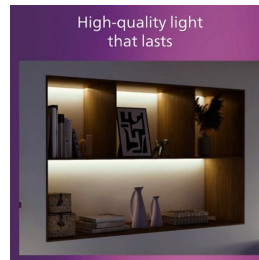

Highlights

Suitable for low ceilings Slim design Easy installation

No more hassle with installation. Just fix or hang securely on the wall or ceiling, and plug it in. Your new light fitting is now ready to light up your room!

EyeComfort

Poor quality light can cause eye strain. With many of us spending time indoors, it's more important than ever to properly light your home. Our products meet stringent test criteria including flicker, strobe, glare, colour rendition and dimming effects to ensure they meet EyeComfort requirements. Philips LED bulbs not only deliver comfortable light, but also stay that way for the duration of their lifespan, delivering consistent light quality, output and colour for more than a decade. Switch to light that's easy on your eyes. Your eyes will thank you.

High-quality metal material

Durable and attractive metal material for a strong finish.

Long life span up to 25,000 hours

Philips LED technology extends your product's lifetime up to 25,000 hours

Specifications

Bulb characteristics

- Intended use: Indoor

Design and finishing

- Colour: White
- Material: Metal, Plastic

Durability

- Number of switch cycles: 12,500
- Nominal lifetime: 25,000

Environmental

- Disposal of the product: At the end of (economic) life, dispose of the product in accordance with local rules. Do not dispose of the product with regular household waste. The correct disposal of your product will help to prevent potential negative consequences for the environment and human health.

Extra feature/accessory incl.

- Adjustable spot head: Not adjustable
- Dimmable with remote control: No
- LED integrated: Yes
- Remote control included: No

Light characteristics

- Beam angle: 110
- Colour consistency: 6 SDCM
- Colour rendering index (CRI): 80
- Colour temperature: 4000 K
- Luminous efficacy (rated) (nom.): 112

Miscellaneous

- Especially designed for: Kitchen, Bedroom, Dining Room, Garage, Living Room, Office
- Style: Contemporary
- Type: Ceiling Lights
- EyeComfort: Yes