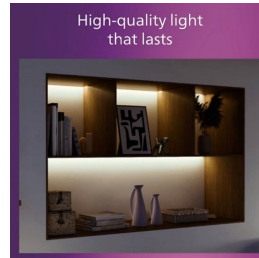

Highlights

Suitable for low ceilings Slim design Easy installation

No more hassle with installation. Just fix or hang securely on the wall or ceiling, and plug it in. Your new light fitting is now ready to light up your room!

EyeComfort

Poor quality light can cause eye strain. With many of us spending time indoors, it's more important than ever to properly light your home. Our products meet stringent test criteria including flicker, strobe, glare, colour rendition and dimming effects to ensure they meet EyeComfort requirements. Philips LED bulbs not only deliver comfortable light, but also stay that way for the duration of their lifespan, delivering consistent light quality, output and colour for more than a decade. Switch to light that's easy on your eyes. Your eyes will thank you.

High-quality metal material

Durable and attractive metal material for a strong finish.

Long life span up to 25,000 hours

Philips LED technology extends your product's lifetime up to 25,000 hours

Specifications

Bulb characteristics

- Intended use: Indoor

Design and finishing

- Colour: White
- Material: Metal, Plastic

Durability

- Number of switch cycles: 12,500
- Nominal lifetime: 25,000

Environmental

- Disposal of the product: At the end of (economic) life, dispose of the product in accordance with local rules. Do not dispose of the product with regular household waste. The correct disposal of your product will help to prevent potential negative consequences for the environment and human health.

Extra feature/accessory incl.

- Adjustable spot head: Not adjustable
- Dimmable with remote control: No
- LED integrated: Yes
- Remote control included: No

Light characteristics

- Beam angle: 110
- Colour consistency: 6 SDCM
- Colour rendering index (CRI): 80
- Colour temperature: 4000 K
- Luminous efficacy (rated) (nom.): 112

Miscellaneous

- Especially designed for: Kitchen, Bedroom, Dining Room, Garage, Living Room, Office
- Style: Contemporary
- Type: Ceiling Lights
- EyeComfort: Yes