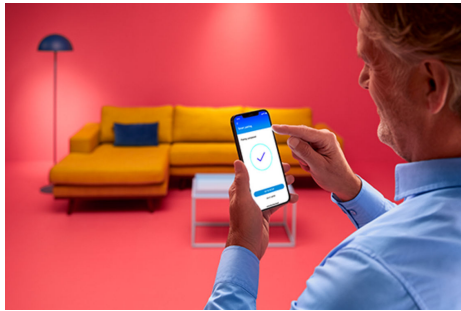

SUPERSLIM WiZ CEILING 16W B RD 27-65K TW

Add tunable warm or cool white light to your living spaces with the WiZ Super Slim smart ceiling light. Use with the WiZ app or your voice to dim and brighten or use preset light modes on Wi-Fi set-ups.

PRODUCT HIGHLIGHTS

- Tunable white
- Dimensions: Ø292
- IP20/Plastic/White

Smart lighting functionalities easy to set up

Enjoy the benefits of smart features instantly, just by connecting your WiZ light to your Wi-Fi network. Control lights easily when you're away from home and scheduling lights to go on and off automatically. No need to install additional hardware such as hub or gateway!

Create your perfect light scene

Make your own mix of different colour and white lights modes to create the perfect light ambience for your daily moment. Simply save your new Scene and select it anytime with the WiZ app or voice.

Set the right ambience with tunable warm to cool white light

Choose from a wide range of energising cool white to soft warm white light, or simply select from the preset modes such as Focus and Relax to create the best ambience for your activities.