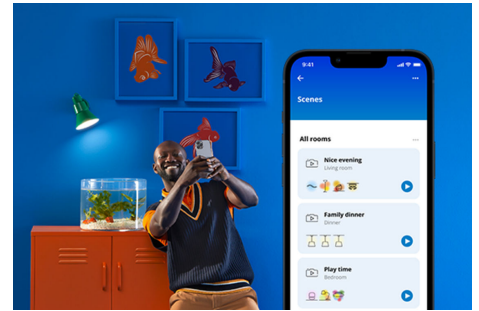

SUPERSLIM WiZ CEILING 16W B RD 27-65K TW

Add tunable warm or cool white light to your living spaces with the WiZ Super Slim smart ceiling light. Use with the WiZ app or your voice to dim and brighten or use preset light modes on Wi-Fi set-ups.

PRODUCT HIGHLIGHTS

- Tunable white
- Dimensions: Ø292
- IP20/Plastic/White

Smart lighting functionalities easy to set up

Enjoy the benefits of smart features instantly, just by connecting your WiZ light to your Wi-Fi network. Control lights easily when you're away from home and scheduling lights to go on and off automatically. No need to install additional hardware such as hub or gateway!

Monitor your energy consumption

Get an overview of the energy consumption of your lights with the WiZ app. Easily access a weekly or daily report to help you stay on top of your energy consumption at home.

Create your perfect light scene

Make your own mix of different colour and white lights modes to create the perfect light ambience for your daily moment. Simply save your new Scene and select it anytime with the WiZ app or voice.