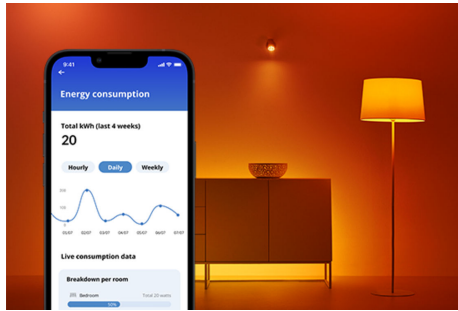

SUPERSLIM WiZ CEILING 16W B RD 27-65K TW

Add tunable warm or cool white light to your living spaces with the WiZ Super Slim smart ceiling light. Use with the WiZ app or your voice to dim and brighten or use preset light modes on Wi-Fi set-ups.

PRODUCT HIGHLIGHTS

- Tunable white
- Dimensions: Ø292
- IP20/Plastic/White

Smart lighting functionalities easy to set up

Enjoy the benefits of smart features instantly, just by connecting your WiZ light to your Wi-Fi network. Control lights easily when you're away from home and scheduling lights to go on and off automatically. No need to install additional hardware such as hub or gateway!

Monitor your energy consumption

Get an overview of the energy consumption of your lights with the WiZ app. Easily access a weekly or daily report to help you stay on top of your energy consumption at home.

Create your perfect light scene

Make your own mix of different colour and white lights modes to create the perfect light ambience for your daily moment. Simply save your new Scene and select it anytime with the WiZ app or voice.