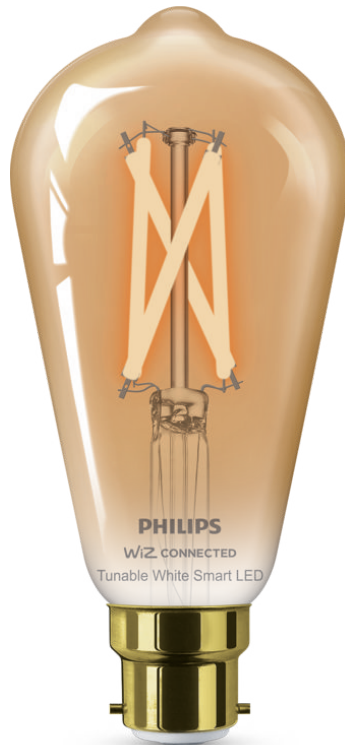

PHILIPS

Filament Bulb amber
7W (Eq.50W) ST64 B22

Smart LED

Tunable white

Glass

Easy plug and play

Control with the WiZ app or
your voice

8719514372283

Choose from warm or cool white light

The Edison-style shape and warm to cool white light and amber coating of this Philips Smart LED Filament bulb give you a vintage look in any room. This bulb is WiZ-connected. Use with your existing Wi-Fi to control with the WiZ app or your voice.