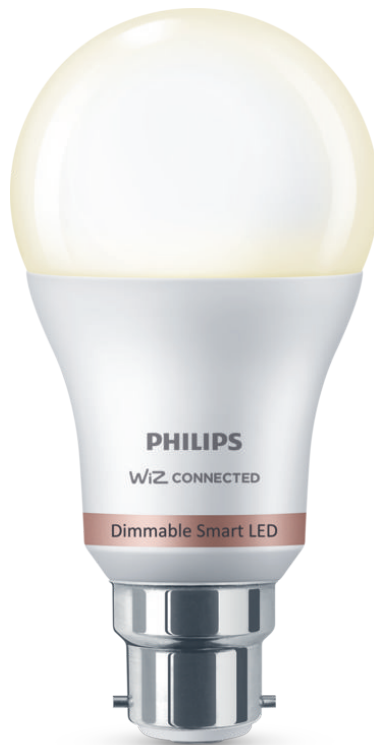

PHILIPS

Bulb 8W (Eq.60W)
A60 B22

Smart LED

Warm white

Plastic

Easy plug and play

Control with the WiZ app or
your voice

8719514372580

Get cosy warm white light

Bring warm white light to your B22 fittings with the Philips Smart LED dimmable white smart bulb. This bulb is WiZ-connected. Use with your existing Wi-Fi to control with the WiZ app or your voice.