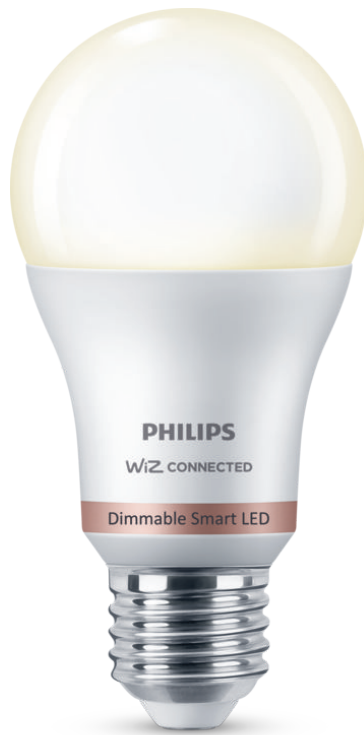

PHILIPS

Bulb 8W (Eq.60W)
A60 E27 x2

Smart LED

Warm white

Plastic

Easy plug and play

Control with the WiZ app or
your voice

8719514372788

Get cosy warm white light

Bring warm white light to your E27 fittings with the Philips Smart LED dimmable white smart bulb. This bulb is WiZ-connected. Use with your existing Wi-Fi to control with the WiZ app or your voice.