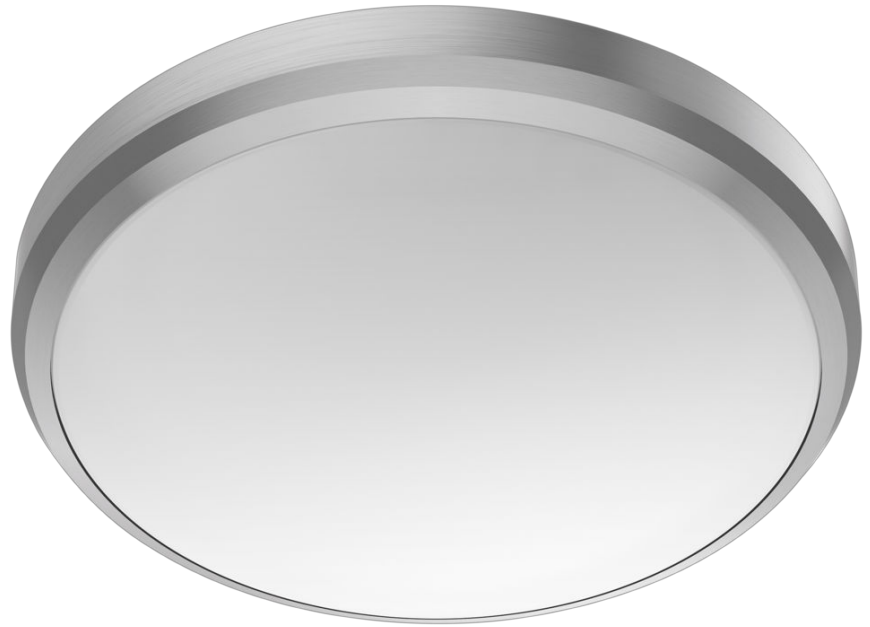

PHILIPS

Doris Ceiling Light
6W

Outdoor luminaires

2700K

Nickel

Water Resistant

8719514417830

Create your style with light

The Philips Doris in nickel adds modern look to your outdoor space. The stylish light brings high-quality, warm white light to your entrance.

Sustainable light solutions

- Long lifetime up to 15,000 hours

Advanced LED light

- High-quality LED light

Premium quality

- High quality material

Designed for outdoors

- IP54 – weatherproof

High-quality light

- Warm white light 2,700 K

This Philips outdoor lamp is made of high-quality materials with superior finishing. This ensures a solid and long-lasting product which is resistant to corrosion and stains in all weather conditions

IP54 – weatherproof