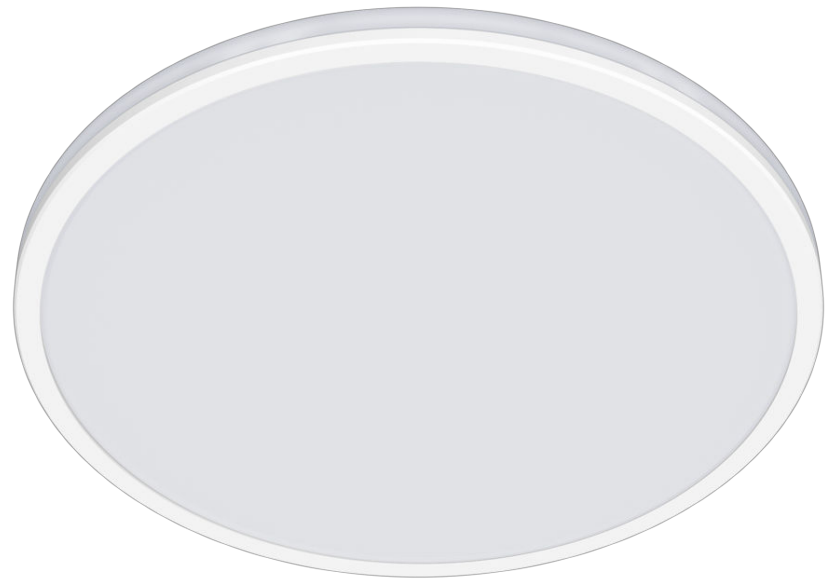

PHILIPS

Ozziet Ceiling Light
18 W

Ceiling Lights

2700K

White

Dimmable

8719514431904

One fixture. Two light zones. Three settings.

This sleek, slim, white ceiling light is designed to compliment any ceiling. The clean round lines of the main light are accented with a clever linear edge light. Both lights work together to create three unique 2,700 k cool white light settings for a beautiful even light effect. The lamp is available in three sizes, and therefore fits perfectly in any room of your house. It is completed with a handy memory feature that recalls your last setting. The Ozziet ceiling light looks as good off as it does on.

Super slim design

Slim design is ideal for low-ceiling rooms, sitting flush against the surface.

Memorise your favourite mode for easy selection

Whether you prefer a warm glow for cosy evenings or a bright white light for focus, the system memorises your favourites for easy selection.

Specifications

Bulb characteristics

- Intended use: Indoor
- Dimmable: Yes

Design and finishing

- Colour: White
- Material: Plastic

Durability

- Number of switch cycles: 20,000
- Nominal lifetime: 20,000

Environmental