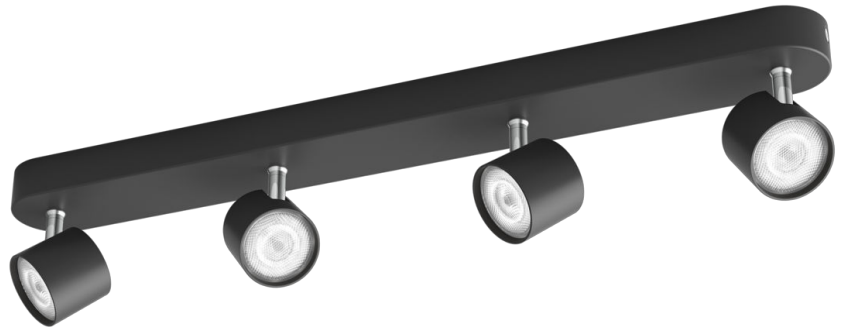

PHILIPS

Star Ceiling/Wall Spotlight 18W

Ceiling/Wall Spotlights

2700K

Black

Dimmable; ClickFix

8719514435438

Accent your home with light

This Philips myLiving Star LED spot speaks of timeless elegance with its chrome leg and powdered black paint body. With this Philips LED dimmable spot, you can smoothly dim to the right light level – from bright functional for everyday tasks, to a soft light for relaxed time.

Adjustable spot head

Direct the light where you want it most by simply adjusting, rotating or tilting the spot head of the lamp.

Lifetime for up to 30 years

LED lights last longer, avoiding the hassle of frequent light source replacement. This significantly reduces waste, but also saves you money in the long term.

Extra feature/accessory incl.

- Adjustable height: No
- Adjustable spot head: Adjustable – rise and fall
- Anti-rust anti-dust: No
- Bi-directional light beams: No
- click!FIX mounting: Yes
- Day-and-night sensor: No
- Defined light beams: No
- Dimmable: No
- Dimmable with remote control: No
- FFP – Frustration-Free Pack: No
- Fully weatherproof: No
- LED integrated: Yes
- Motion and day-and-night sensor: No
- Motion sensor: No
- Perfectly suited for creating ambience: Yes
- Perfectly suited for orientation lighting: Yes
- Portable: No
- Protection sleeve included: No
- Remote control included: No
- Resistant high-quality material: Yes
- Rotates freely in any direction: Yes
- Solar Energy: No
- Tilttable head (up-down): Manual
- USB charging: No
- Centrepiece: No
- Centrepiece: No
- Plug type: No plug