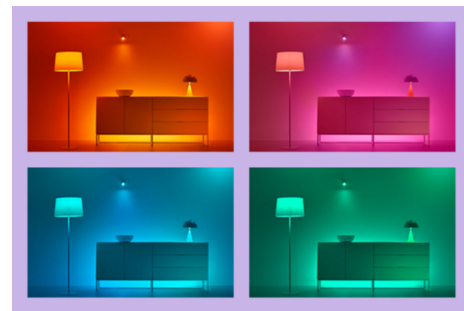

### **Millions of colours and changing light modes to make your day**

Choose any light colour you like or simply apply a dynamic light mode that we've designed for you. Fireplace or Ocean, for example, will help you create an amazing atmosphere and lift your mood.