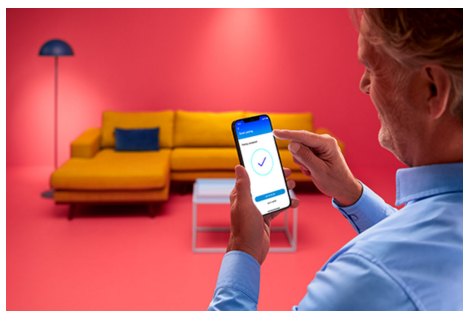

Spot 50 W PAR16 GU10 x2

Put the spotlight on your comfort and well-being! These smart spots have the standard GU10 shape that you know and love, but their real glass lenses bring an extra touch of elegance. And they offer you something that's anything but standard: tunable white light for all your needs and moods. Schedule cool white light when you need to get things done, or cosy warm white light when you want to kick back and relax – whatever lets you live your best, most comfortable home life. All this plus control via your voice, the WiZ remote, or the WiZ app whether you're home or away. WiZ GU10 spots connect using your existing Wi-Fi, no there's no additional hardware, networking or setup required.

PRODUCT HIGHLIGHTS

- Tunable white smart bulb
- Up to 345 lumens
- Easy plug and play
- Control with app or voice

Smart lighting functionalities easy to set up

Enjoy the benefits of smart features instantly, just by connecting your WiZ light to your Wi-Fi network. Control lights easily when you're away from home and scheduling lights to go on and off automatically. No need to install additional hardware such as hub or gateway!

Light that fits in any standard fixture

Compact shape that fits perfectly into any spot and recessed light fixture.

Control your smart lights from anywhere

No need to worry if lights were left on while no one's at home. Simply turn them off from wherever you are, with your smartphone.

Create even light distribution for the entire room

Enjoy a pleasant light balance in a room with this ceiling light. Its design is especially made to distribute light uniformly and provide soft, bright light throughout the room.