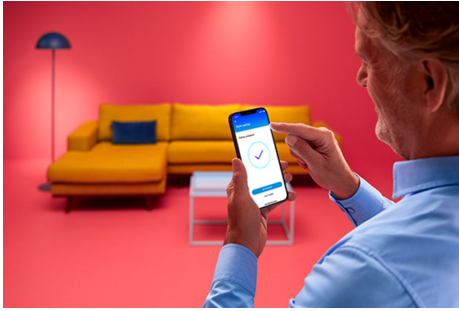

## Spot 50 W PAR16 GU10 x2

Put the spotlight on your comfort and well-being! These smart spots have the standard GU10 shape that you know and love, but their real glass lenses bring an extra touch of elegance. And they offer you something that's anything but standard: tunable white light for all your needs and moods. Schedule cool white light when you need to get things done, or cosy warm white light when you want to kick back and relax – whatever lets you live your best, most comfortable home life. All this, plus 16 million colours and control via your voice, the WiZ remote or the WiZ app, whether you're home or away. WiZ GU10 spots connect using your existing Wi-Fi, no there's no additional hardware, networking or setup required.

### Smart lighting functionalities easy to set up

Enjoy the benefits of smart features instantly, just by connecting your WiZ light to your Wi-Fi network. Control lights easily when you're away from home and scheduling lights to go on and off automatically. No need to install additional hardware such as hub or gateway!