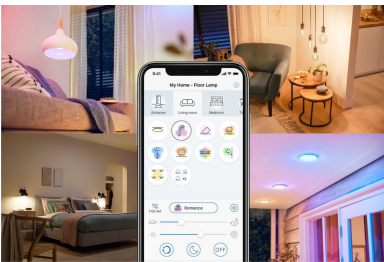

Control from anywhere

Control your WiZ lights wherever you are with your smartphone. No need to worry if you've left your lights on before leaving home. The WiZ app is available for iOS and Android.