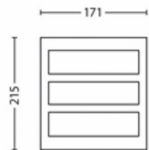

Enjoy a beautiful garden with light, in a sustainable way

Philips Python ultra-efficient outdoor lights use groundbreaking new technology to cut carbon emissions, reduce material waste and lower energy usage. With an amazing lifetime of 50,000 hours, these lights last more than two times longer than Philips LED outdoor equivalents and use 50% less energy. Just the thing for a more sustainable planet.

Sustainable light solutions

- Long lifetime up to 50,000 hours
- Ultra Efficient
- Up to 80% energy saving

Advanced LED light

- 5-year warranty on LED system

Designed for outdoors

- IP44 – weatherproof

Special characteristics

- Powerful light

High-quality light

- Warm white light 2,700 K