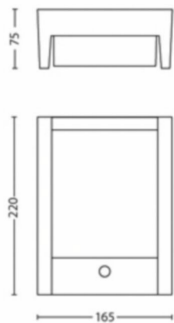

Enjoy a beautiful garden with light, in a sustainable way

Philips Arbour LED outdoor wall light in anthracite grey frames a panel of light within a durable die-cast aluminium surround and has a motion sensor. These ultra-efficient outdoor lights use groundbreaking new technology to cut carbon emissions, reduce material waste and lower energy usage.

Sustainable light solutions

- Long lifetime up to 50,000 hours
- Ultra Efficient
- Up to 80% energy saving

Advanced LED light

- 5-year warranty on LED system

Designed for outdoors

- IP44 – weatherproof

Special characteristics

- Motion sensor, for convenience and reassurance

High-quality light

- Warm white light 2,700 K