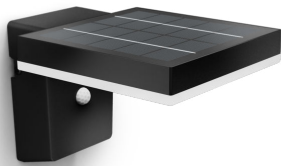

PHILIPS

Zonal Wall Light
1.3W

Outdoor luminaires

3000K

Black

Sensor; Solar; Water Resistant

8720169265745

Enjoy a beautiful garden with light, in a sustainable way