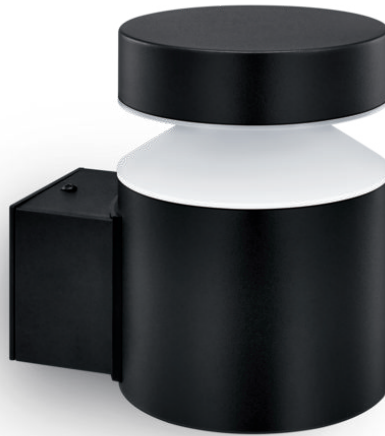

PHILIPS

Laven Wall Light 6W

Outdoor luminaires

2700K

Black

Water Resistant

8720169266599

Enjoy a beautiful garden with light

This outdoor light is designed around the latest trends and lifestyles to define the ambiance you have always desired. Available in warm or cool white light.

Advanced LED light

- High-quality LED light

Premium quality

- High quality material

Designed for outdoors

- IP44 – weatherproof

High-quality light

- Warm white light 2,700 K

Highlights

High-quality LED light

The LED light bulb delivered with this Philips lamp is a unique solution developed by Philips. It turns on instantly, enables an optimal light output and brings out vivid colours in your home.

High quality material

This Philips outdoor lamp is made of high-quality materials with superior finishing. This ensures a solid and long-lasting product which is resistant to corrosion and stains in all weather conditions