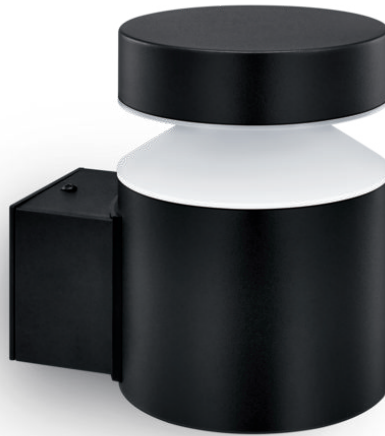

# PHILIPS

Laven Wall Light 6W

Outdoor luminaires

2700K

Black

Water Resistant

8720169266599

### Advanced LED light

- High-quality LED light