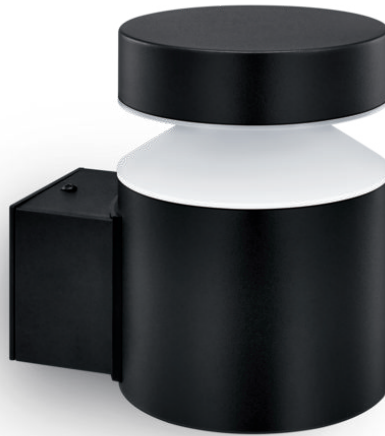

PHILIPS

Laven Wall Light 6W

Outdoor luminaires

4000K

Black

Water Resistant

8720169266612

Enjoy a beautiful garden with light

This outdoor light is designed around the latest trends and lifestyles to define the ambiance you have always desired. Available in warm or cool white light.

Advanced LED light

- High-quality LED light

Premium quality

- High quality material

Designed for outdoors

- IP44 – weatherproof

High-quality light

- Cool white light 4,000 K

Highlights

High-quality LED light

The LED light bulb delivered with this Philips lamp is a unique solution developed by Philips. It turns on instantly, enables an optimal light output and brings out vivid colours in your home.

High quality material

This Philips outdoor lamp is made of high-quality materials with superior finishing. This ensures a solid and long-lasting product which is resistant to corrosion and stains in all weather conditions