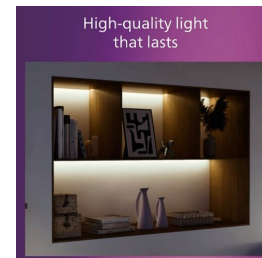

High quality material

Durable and attractive material for an attractive and long-lasting investment.

Specifications

Bulb characteristics

- Intended use: Indoor

Design and finishing

- Colour: Black
- Material: Glass, Metal