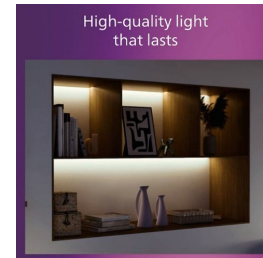

High quality material

Durable and attractive material for an attractive and long-lasting investment.

Specifications

Bulb characteristics

- Intended use: Indoor

Design and finishing

- Colour: Black
- Material: Metal