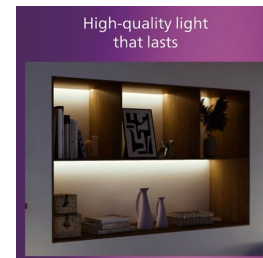

High quality material

Durable and attractive material for an attractive and long-lasting investment.

Specifications

Bulb characteristics

- Intended use: Indoor

Design and finishing

- Colour: White
- Material: Glass, Metal