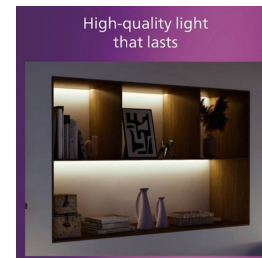

High quality material

Durable and attractive material for an attractive and long-lasting investment.

Specifications

Bulb characteristics

- Intended use: Indoor

Design and finishing

- Colour: White
- Material: Metal