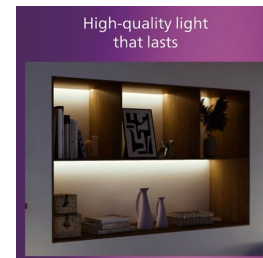

High quality material

Durable and attractive material for an attractive and long-lasting investment.

Specifications

Bulb characteristics

- Intended use: Indoor

Design and finishing

- Colour: White
- Material: Metal