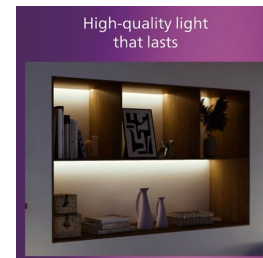

High quality material

Durable and attractive material for an attractive and long-lasting investment.

Specifications

Bulb characteristics

- Intended use: Indoor

Design and finishing

- Colour: Black
- Material: Metal