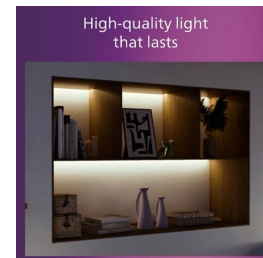

High quality material

Durable and attractive material for an attractive and long-lasting investment.

Specifications

Bulb characteristics

- Intended use: Indoor

Design and finishing

- Colour: Black & Brass
- Material: Metal