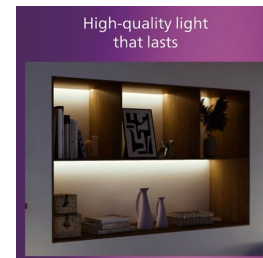

High quality material

Durable and attractive material for an attractive and long-lasting investment.

Specifications

Bulb characteristics

- Intended use: Indoor

Design and finishing

- Colour: Black
- Material: Glass, Metal