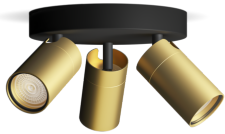

PHILIPS

Idris Ceiling/Wall Spotlight 3x

Ceiling/Wall Spotlights

No bulb

Black & brass

ClickFix; Water Resistant

8720169299252

Stylish light designed for your bathroom

Ease of use

- Adjustable spot head
- No bulb included

Easy installation

- ClickFix easy mounting

Easy to experience

- Perfect for placement on wall or ceiling, the luminaire gives you the freedom to customise your look to match your interiors.

No bulb included

This luminaire comes without a bulb, which enables you to choose the light output which is best suited to the room and your personal taste. Choosing a Philips LED bulb will ensure a high quality and long-lasting light output.

High quality material

Durable and attractive material for an attractive and long-lasting investment.

Specifications

Bulb characteristics

- Intended use: Indoor

Design and finishing

- Colour: Black
- Material: Metal