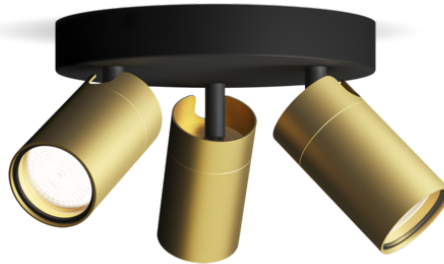

PHILIPS

Idris Ceiling/Wall Spotlight 3x

Ceiling/Wall Spotlights

No bulb

Black & brass

ClickFix; Water Resistant

8720169299252

Stylish light designed for your bathroom

Include this practical Philips spotlight in your home. Choose your Philips GU10 LED bulb to go with your spot style and ensure a high-quality and long-lasting light. With IP44 rating moisture resistant design, it's a perfect choice for bring style into your bathroom.

Ease of use

- Adjustable spot head
- No bulb included

Easy installation

- ClickFix easy mounting

Easy to experience

- Perfect for placement on wall or ceiling, the luminaire gives you the freedom to customise your look to match your interiors.

High quality material

Durable and attractive material for an attractive and long-lasting investment.

Specifications

Bulb characteristics

- Intended use: Indoor

Design and finishing

- Colour: Black
- Material: Metal