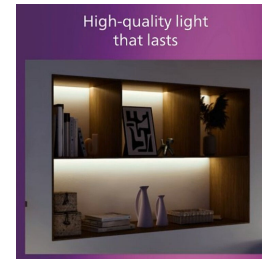

Adaptable mounting for wall or ceiling High quality material

Durable and attractive material for an attractive and long-lasting investment.

Specifications

Bulb characteristics

- Intended use: Indoor

Design and finishing

- Colour: Black
- Material: Glass, Metal

Environmental

- Disposal of the product: At the end of (economic) life, dispose of the product in accordance with local rules. Do not dispose of the product with regular household waste. The correct disposal of your product will help to prevent potential negative consequences for the environment and human health.

Extra feature/accessory incl.

- Adjustable spot head: Adjustable – rise and fall
- click!FIX mounting: Yes
- Dimmable with remote control: No
- LED integrated: No
- Remote control included: No

Light characteristics

- Warm-up time to 60% light: <2

Miscellaneous

- Especially designed for: Kitchen, Bedroom, Dining Room, Garage, Living Room, Hall
- Style: Contemporary
- Type: Ceiling/Wall Spotlights
- EyeComfort: No
- Extra Features: ClickFix

Other characteristics

- Lamp current: 150 mA