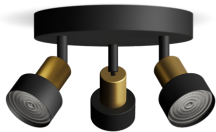

PHILIPS

Conduit Ceiling/Wall
Spotlight 3x

Ceiling/Wall Spotlights

No bulb

Black & brass

ClickFix

8720169299955

High-quality light, designed for any light effect

Include this practical Philips spotlight in your home. Choose your Philips GU10 LED bulb to go with your spot style and ensure a high-quality and long-lasting light.

Ease of use

- Adjustable spot head
- No bulb included

Easy installation

- ClickFix easy mounting

Easy to experience

- Perfect for placement on wall or ceiling, the luminaire gives you the freedom to customise your look to match your interiors.

Material and finishing

- High quality material

Highlights

Adjustable spot head

Direct the light where you want it most by simply adjusting, rotating or tilting the spot head of the lamp.

No bulb included

This luminaire comes without a bulb, which enables you to choose the light output which is best suited to the room and your personal taste. Choosing a Philips LED bulb will ensure a high quality and long-lasting light output.