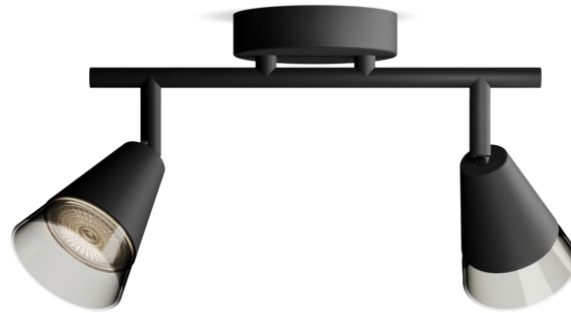

PHILIPS

Cleft Ceiling/Wall
Spotlight 2x

Ceiling/Wall Spotlights

No bulb

Black

ClickFix

8720169299993

High-quality light, designed for any light effect

Include this practical Philips spotlight in your home. Choose your Philips GU10 LED bulb to go with your spot style and ensure a high-quality and long-lasting light.

Ease of use

- Adjustable spot head
- No bulb included

Easy installation

- ClickFix easy mounting

Easy to experience

- Perfect for placement on wall or ceiling, the luminaire gives you the freedom to customise your look to match your interiors.

Material and finishing

- High quality material

Highlights

Adjustable spot head

Direct the light where you want it most by simply adjusting, rotating or tilting the spot head of the lamp.

No bulb included

This luminaire comes without a bulb, which enables you to choose the light output which is best suited to the room and your personal taste. Choosing a Philips LED bulb will ensure a high quality and long-lasting light output.