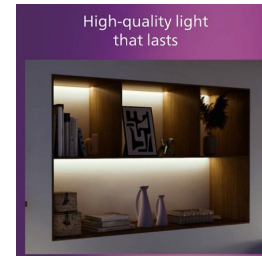

Adaptable mounting for wall or ceiling High quality material

Durable and attractive material for an attractive and long-lasting investment.

Specifications

Bulb characteristics

- Intended use: Indoor

Design and finishing

- Colour: Black
- Material: Metal, Glass

Environmental

- Disposal of the product: At the end of (economic) life, dispose of the product in accordance with local rules. Do not dispose of the product with regular household waste. The correct disposal of your product will help to prevent potential negative consequences for the environment and human health.

Extra feature/accessory incl.

- Adjustable spot head: Yes
- click!FIX mounting: Yes
- Dimmable with remote control: No
- Remote control included: No

Light characteristics

- Warm-up time to 60% light: <2

Miscellaneous

- Especially designed for: Bedroom, Dining Room, Garage, Hallway, Kitchen, Living Room
- Style: Contemporary
- Type: Ceiling/Wall Spotlights
- EyeComfort: No
- Extra Features: ClickFix

Other characteristics

- Lamp current: 150 mA

Product dimensions and weight

- Net weight: 0.832 kg
- Height: 12 cm
- Length: 48 cm
- Width: 15 cm

Service

- Warranty: 2 year(s)