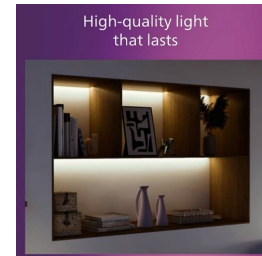

Adaptable mounting for wall or ceiling High quality material

Durable and attractive material for an attractive and long-lasting investment.

Specifications

Bulb characteristics

- Intended use: Indoor

Design and finishing

- Colour: Black
- Material: Glass, Metal

Environmental

- Disposal of the product: At the end of (economic) life, dispose of the product in accordance with local rules. Do not dispose of the product with regular household waste. The correct disposal of your product will help to prevent potential negative consequences for the environment and human health.

Extra feature/accessory incl.

- Adjustable spot head: Adjustable – rise and fall
- click!FIX mounting: Yes
- Dimmable with remote control: No
- LED integrated: No
- Remote control included: No

Light characteristics

- Warm-up time to 60% light: <2

Miscellaneous

- Especially designed for: Kitchen, Bedroom, Dining Room, Garage, Living Room, Hall
- Style: Contemporary
- Type: Ceiling/Wall Spotlights
- EyeComfort: No
- Extra Features: ClickFix

Other characteristics

- Lamp current: 150 mA