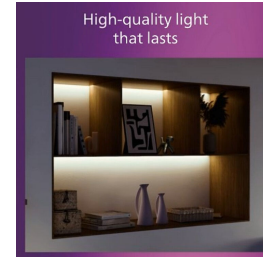

Adaptable mounting for wall or ceiling High quality material

Durable and attractive material for an attractive and long-lasting investment.

Specifications

Bulb characteristics

- Intended use: Indoor

Design and finishing

- Colour: Black
- Material: Glass, Metal

Environmental

- Disposal of the product: At the end of (economic) life, dispose of the product in accordance with local rules. Do not dispose of the product with regular household waste. The correct disposal of your product will help to prevent potential negative consequences for the environment and human health.

Extra feature/accessory incl.

- Adjustable spot head: Adjustable – rise and fall
- click!FIX mounting: Yes
- Dimmable with remote control: No
- LED integrated: No
- Remote control included: No

Light characteristics

- Warm-up time to 60% light: <2

Miscellaneous

- Especially designed for: Kitchen, Bedroom, Dining Room, Garage, Living Room, Hall
- Style: Contemporary
- Type: Ceiling/Wall Spotlights
- EyeComfort: No
- Extra Features: ClickFix

Other characteristics

- Lamp current: 150 mA