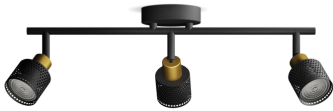

PHILIPS

Niall Ceiling/Wall Spotlight 3x

Ceiling/Wall Spotlights

No bulb

Black & brass

ClickFix

8720169300118

High-quality light, designed for any light effect

Include this practical Philips spotlight in your home. Choose your Philips GU10 LED bulb to go with your spot style and ensure a high-quality and long-lasting light.

Ease of use

- Adjustable spot head
- No bulb included

Easy installation

- ClickFix easy mounting

Easy to experience

- Perfect for placement on wall or ceiling, the luminaire gives you the freedom to customise your look to match your interiors.

Material and finishing

- High quality material

Highlights

Adjustable spot head

Direct the light where you want it most by simply adjusting, rotating or tilting the spot head of the lamp.

No bulb included

This luminaire comes without a bulb, which enables you to choose the light output which is best suited to the room and your personal taste. Choosing a Philips LED bulb will ensure a high quality and long-lasting light output.