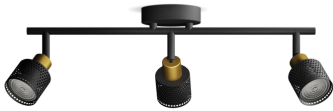

PHILIPS

Niall Ceiling/Wall Spotlight 3x

Ceiling/Wall Spotlights

No bulb

Black & brass

ClickFix

8720169300118