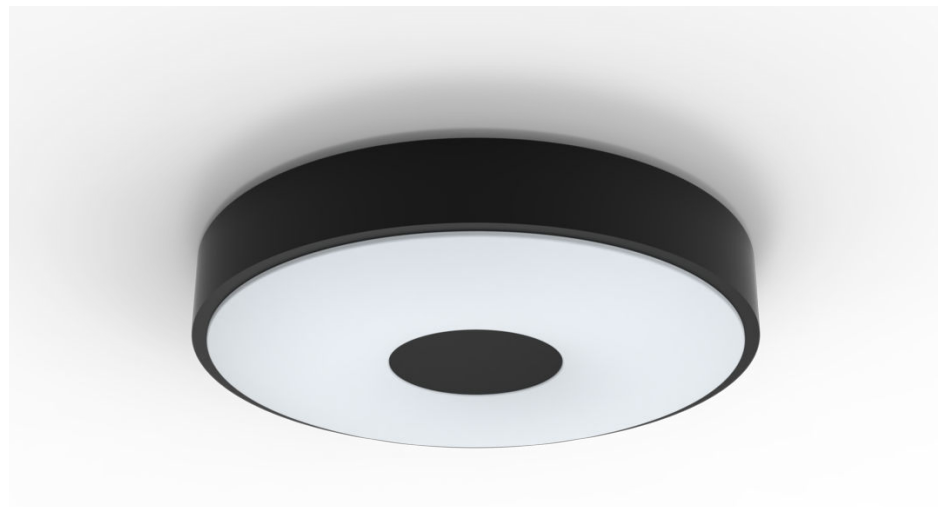

PHILIPS

Ceiling Light 24W

Ceiling Lights

2700K

Black

SceneSwitch

8720169301290

One fixture. Your switch. Three light settings

Create the right mood by changing brightness. The Philips SceneSwitch LED ceiling light lets you enjoy three brightness settings that are perfect for every moment. No dimmer or additional installation is required – all you need is your existing switch.

Designed for your living room and bedroom

- Perfect to relax and socialise
- Create a stylish and welcoming atmosphere

Easy to experience

- Perfect for placement on wall or ceiling, the luminaire gives you the freedom to customise your look to match your interiors.
- Easy installation

Create a stylish atmosphere

This light is designed around the latest tastes, trends and lifestyles to blend effortlessly into your décor and define the localised ambience you have always desired.

Adaptable mounting for wall or ceiling Easy installation