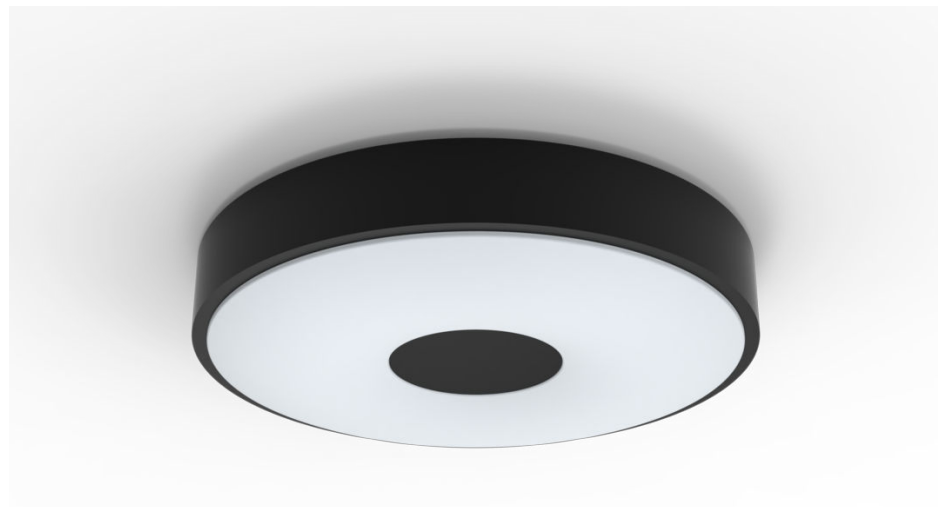

## Ceiling Light 24W

Ceiling Lights

2700K

Black

SceneSwitch

8720169301290

## One fixture. Your switch. Three light settings

Create the right mood by changing brightness. The Philips SceneSwitch LED ceiling light lets you enjoy three brightness settings that are perfect for every moment. No dimmer or additional installation is required – all you need is your existing switch.

### **Easy to experience**

- Perfect for placement on wall or ceiling, the luminaire gives you the freedom to customise your look to match your interiors.
- Easy installation