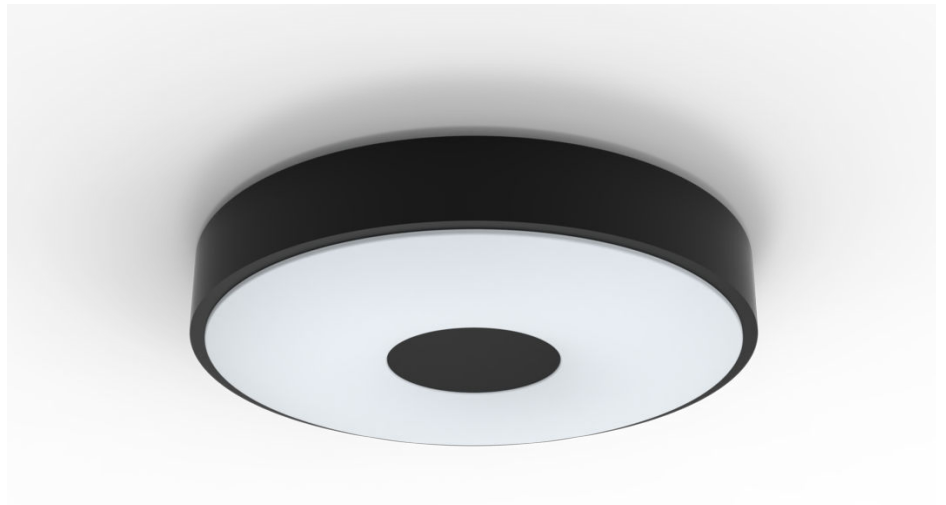

PHILIPS

Ceiling Light 24W

Ceiling Lights

4000K

Black

SceneSwitch

8720169301313

One fixture. Your switch. Three light settings

Create the right mood by changing brightness. The Philips SceneSwitch LED ceiling light lets you enjoy three brightness settings that are perfect for every moment. No dimmer or additional installation is required – all you need is your existing switch.

Designed for your living room and bedroom

- Perfect to relax and socialise
- Create a stylish and welcoming atmosphere

Easy to experience

- Perfect for placement on wall or ceiling, the luminaire gives you the freedom to customise your look to match your interiors.
- Easy installation

Create a stylish atmosphere

This light is designed around the latest tastes, trends and lifestyles to blend effortlessly into your décor and define the localised ambience you have always desired.

Adaptable mounting for wall or ceiling Easy installation