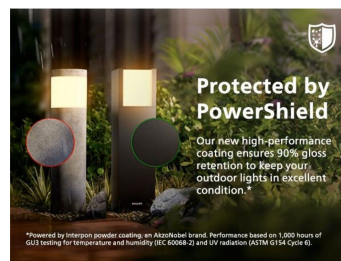

Durable design

Protected by PowerShield To keep your outdoor lights in excellent condition, we use a high-performance powder coating powered by Interpon, an AkzoNobel brand. Tougher than traditional paints, it protects against fading, scratches, dents and rust for long-lasting beauty and performance.