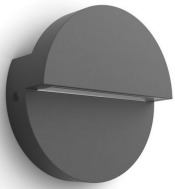

PHILIPS

Valour Wall Lights
4.3W

Ultra Efficient

2700K

Anthracite

Water Resistant

8720169351257