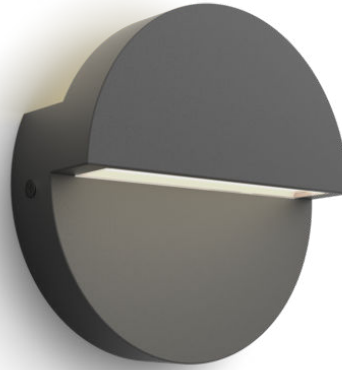

PHILIPS

Valour Wall Lights
4.3W

Ultra Efficient

2700K

Anthracite

Water Resistant

8720169351257

Our most energy-efficient LED lights yet

Designed for outdoors

- IP44 – weatherproof

Special characteristics

- Bi-directional light effect

8720169351257

High-quality light

- Warm white light 2,700 K

Highlights

High-quality aluminium and superior synthetics

This Philips light is made specifically for outdoor spaces. It's hard-wearing and built to last, so it will light up your garden night after night. It's constructed from high quality die-cast aluminium and superior synthetics.