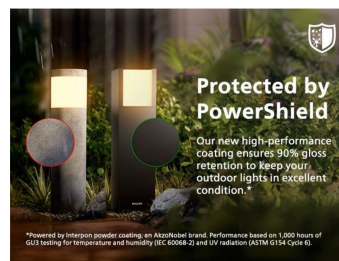

Durable design

Protected by PowerShield To keep your outdoor lights in excellent condition, we use a high-performance powder coating powered by Interpon, an AkzoNobel brand. Tougher than traditional paints, it protects against fading, scratches, dents and rust for long-lasting beauty and performance.