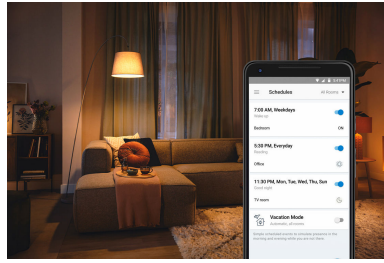

8720169353718

Form factor

- Multi-application and simple installation

Highlights

Easy plug and play

WiZ works with your existing Wi-Fi router, no additional gateway is needed. Simply plug in your new light, download the WiZ app and you're ready to go!

Control from anywhere

Control your WiZ lights wherever you are with your smartphone. No need to worry if you've left your lights on before leaving home. The WiZ app is available for iOS and Android.

Preset wellbeing features

Use the preset wellbeing features in the WiZ app to and enjoy the lighting pattern best suited for your circadian rhythm through the day. WiZ will provides you bright daylight when you need to get energised and focus, and transition smoothly to soft warm white to help you relax and sleep better.

Automate your device with schedules

Schedule your device to turn on/off to fit your daily routine and save energy.

Energy monitoring

The WiZ app keeps records of the energy consumption of your lights. View your weekly or daily report and plan your lighting wisely for optimised energy consumption at home.