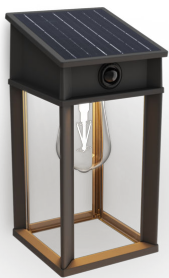

PHILIPS

Geris Wall Lights EU,

Ultra-efficient Solar

2700K

Black

Dusk to
Dawn; Sensor; Solar; Water
Resistant

8720169361829

Truly long-lasting with replaceable lamp and batteries

Philips Geri is a reliable solar light that lasts longer, reduces energy consumption and supports sustainability; it's truly long-lasting with replaceable lamp and batteries. Protected by PowerShield coating, your outdoor lights can have long-lasting beauty.