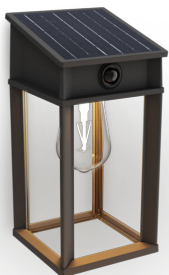

# PHILIPS

Geris Wall Lights EU,

Ultra-efficient Solar

2700K

Black

Dusk to  
Dawn; Sensor; Solar; Water  
Resistant

8720169361829

## Truly long-lasting with replaceable lamp and batteries

Philips Geri is a reliable solar light that lasts longer, reduces energy consumption and supports sustainability; it's truly long-lasting with replaceable lamp and batteries. Protected by PowerShield coating, your outdoor lights can have long-lasting beauty.