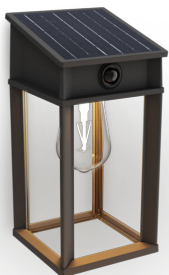

PHILIPS

Geris Wall Lights EU,

Ultra-efficient Solar

2700K

Black

Dusk to
Dawn; Sensor; Solar; Water
Resistant

8720169361829

Truly long-lasting with replaceable lamp and batteries

Philips Geri is a reliable solar light that lasts longer, reduces energy consumption and supports sustainability; it's truly long-lasting with replaceable lamp and batteries. Protected by PowerShield coating, your outdoor lights can have long-lasting beauty.