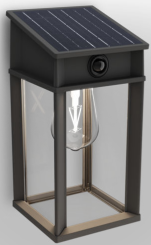

# PHILIPS

Geris Wall Lights EU,

Ultra-efficient Solar

4000K

Black

Dusk to  
Dawn; Sensor; Solar; Water  
Resistant

8720169361843

## Truly long-lasting with replaceable lamp and batteries

Philips Geri is a reliable solar light that lasts longer, reduces energy consumption and supports sustainability; it's truly long-lasting with replaceable lamp and batteries. Protected by PowerShield coating, your outdoor lights can have long-lasting beauty.