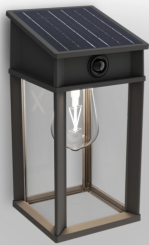

PHILIPS

Geris Wall Lights EU,

Ultra-efficient Solar

4000K

Black

Dusk to
Dawn; Sensor; Solar; Water
Resistant

8720169361843

Truly long-lasting with replaceable lamp and batteries

Philips Geri is a reliable solar light that lasts longer, reduces energy consumption and supports sustainability; it's truly long-lasting with replaceable lamp and batteries. Protected by PowerShield coating, your outdoor lights can have long-lasting beauty.