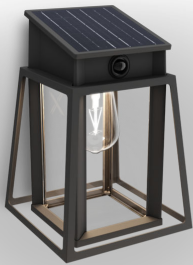

# PHILIPS

Lysin Wall Lights  
EU,

Ultra-efficient Solar

4000K

Black

Dusk to  
Dawn; Sensor; Solar; Water  
Resistant

8720169361881

## Truly long-lasting with replaceable lamp and batteries

Philips Lysin is a reliable solar light that lasts longer, reduces energy consumption and supports sustainability; it's truly long-lasting with replaceable lamp and batteries. Protected by PowerShield coating, your outdoor lights can have long-lasting beauty.