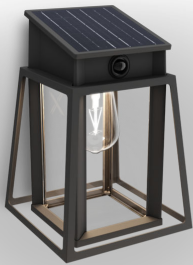

PHILIPS

Lysin Wall Lights
EU,

Ultra-efficient Solar

4000K

Black

Dusk to
Dawn; Sensor; Solar; Water
Resistant

8720169361881

Truly long-lasting with replaceable lamp and batteries

Philips Lysin is a reliable solar light that lasts longer, reduces energy consumption and supports sustainability; it's truly long-lasting with replaceable lamp and batteries. Protected by PowerShield coating, your outdoor lights can have long-lasting beauty.

- IP44 – weatherproof

Special characteristics

- Motion and dusk-to-dawn sensor integrated

8720169361881

High-quality light

- Cool white light 4,000 K

Highlights

Ultra-efficient solar