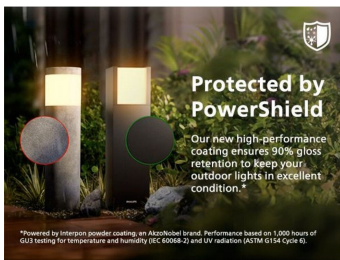

Philips Geri is a reliable solar light that lasts longer, reduces energy consumption and supports sustainability; it's truly long-lasting with replaceable lamp and batteries. Protected by PowerShield coating, your outdoor lights can have long-lasting beauty.

- IP44 – weatherproof

Special characteristics

- Motion and dusk-to-dawn sensor integrated

High-quality light

- Warm white light 2,700 K

Highlights

Ultra-efficient solar

With the Philips Ultra Efficient Solar system, these luminaires provide light for up to 35 hours on a fully-charged battery. Enjoy bright light all night, or even in bad or overcast weather conditions.

Durable design

Protected by PowerShield To keep your outdoor lights in excellent condition, we use a high-performance powder coating powered by Interpon, an AkzoNobel brand. Tougher than traditional paints, it protects against fading, scratches, dents and rust for long-lasting beauty and performance.