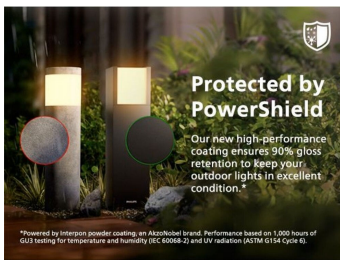

Durable design

Protected by PowerShield To keep your outdoor lights in excellent condition, we use a high-performance powder coating powered by Interpon, an AkzoNobel brand. Tougher than traditional paints, it protects against fading, scratches, dents and rust for long-lasting beauty and performance.