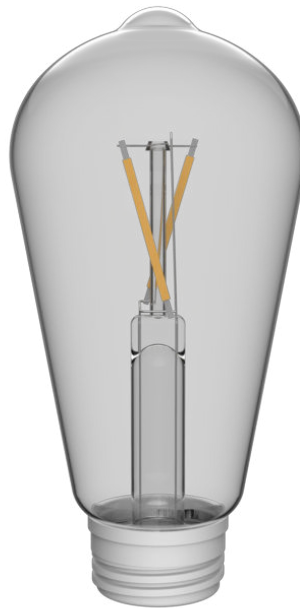

PHILIPS

Filament bulb ST64
27K

Ultra-efficient Solar

2700K

Glass

Solar

8720169361980

Truly long-lasting with replaceable lamp and batteries

Philips solar bulb designed specially for UltraEfficient outdoor
luminaires.

Sustainable light solutions

- Long lifetime up to 15,000 hours

High-quality light

- Warm white light 2,700 K

Highlights

Long lifetime up to 15,000 hours

Specifications

Design and finishing

- Colour: Transparent
- Material: Glass

Durability

- Nominal lifetime: 15,000

Environmental

- Disposal of the product: At the end of (economic) life, dispose of the product in accordance with local rules. Do not dispose of the product with regular household waste. The correct disposal of your product will help to prevent potential negative consequences for the environment and human health.

Power consumption

- Power: 2.5

Product dimensions and weight

- Net weight: 0.04 kg
- Overall height: 130 mm
- Overall length: 60 mm
- Overall width: 60 mm

Service

- Warranty: 2 year(s)

Technical specifications