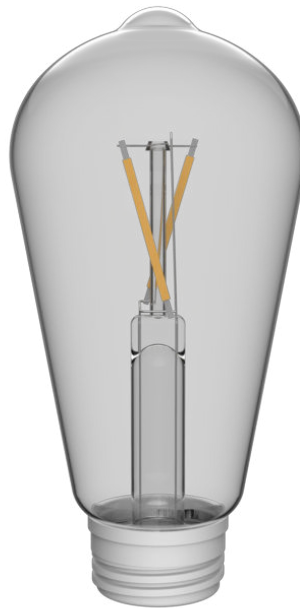

# PHILIPS

Filament bulb ST64  
27K

Ultra-efficient Solar

2700K

Glass

Solar

8720169361980

## Truly long-lasting with replaceable lamp and batteries

Philips solar bulb designed specially for UltraEfficient outdoor  
luminaires.

### **High-quality light**

- Warm white light 2,700 K

## Design and finishing

- Colour: Transparent
- Material: Glass