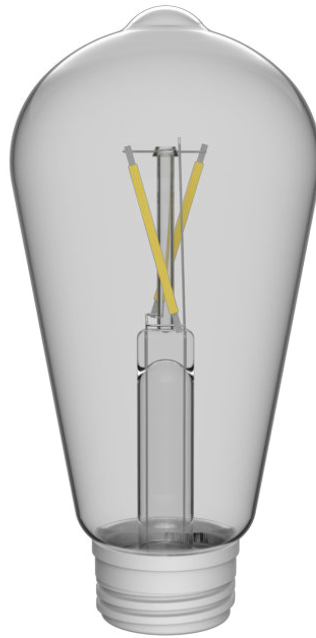

PHILIPS

Filament bulb ST64
40K

Ultra-efficient Solar

4000K

Glass

Solar

8720169362000

Truly long-lasting with replaceable lamp and batteries

Philips solar bulb designed specially for UltraEfficient outdoor luminaires.

Sustainable light solutions

- Long lifetime up to 15,000 hours

High-quality light

- Cool white light 4,000 K

Highlights

Long lifetime up to 15,000 hours

Did you know that different shades of white light are identified by different colour temperatures, measured in Kelvin (K)? Lower colour temperatures produce a warm, cosy white light, while higher colour temperatures produce a cool, more energising white light. This luminaire produces cool white light at 4,000 K.

Power consumption

- Power: 2.5

Product dimensions and weight

- Net weight: 0.04 kg
- Overall height: 130 mm
- Overall length: 60 mm
- Overall width: 60 mm

Service

- Warranty: 2 year(s)

Technical specifications