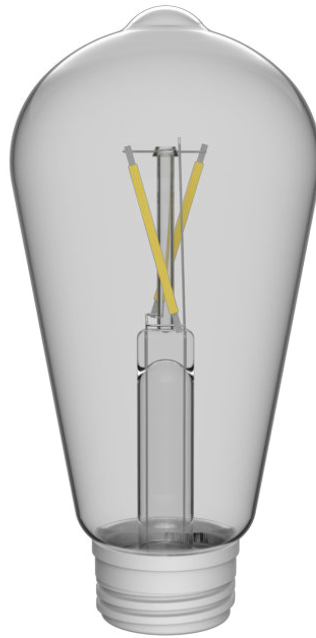

PHILIPS

Filament bulb ST64
40K

Ultra-efficient Solar

4000K

Glass

Solar

8720169362000

Truly long-lasting with replaceable lamp and batteries

Philips solar bulb designed specially for UltraEfficient outdoor
luminaires.

Sustainable light solutions

- Long lifetime up to 15,000 hours

High-quality light

- Cool white light 4,000 K

Highlights

Long lifetime up to 15,000 hours

Did you know that different shades of white light are identified by different colour temperatures, measured in Kelvin (K)? Lower colour temperatures produce a warm, cosy white light, while higher colour temperatures produce a cool, more energising white light. This luminaire produces cool white light at 4,000 K.

Power consumption

- Power: 2.5

Product dimensions and weight

- Net weight: 0.04 kg
- Overall height: 130 mm
- Overall length: 60 mm
- Overall width: 60 mm

Service

- Warranty: 2 year(s)

Technical specifications