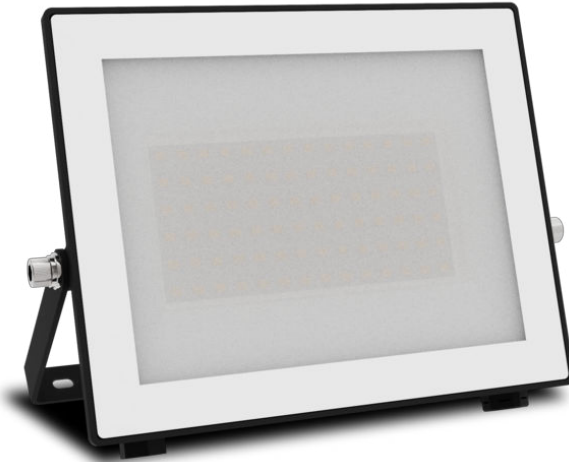

PHILIPS

Lois Wall Lights
50W

Outdoor luminaires

5000 K

Black

Water Resistant

8720169365162

Powerful light, long-lasting quality

- Long lifetime up to 15,000 hours

Premium quality

- High-quality aluminium and real glass

Designed for outdoors

- IP65 weatherproof rated

High-quality light

- High light output

Highlights

High-quality aluminium and real glass

This Philips light is made specifically for outdoor spaces. It's hard-wearing and built to last, so it will light up your garden night after night. It's constructed from high quality die-cast aluminium and real glass.

IP65 weatherproof rated

An IP rating contains two digits which refer to protection against solids, such as dust, or liquids, such as rain. IP65 means that these light fixtures are protected against water splashed from any direction and are suitable for outdoor use.