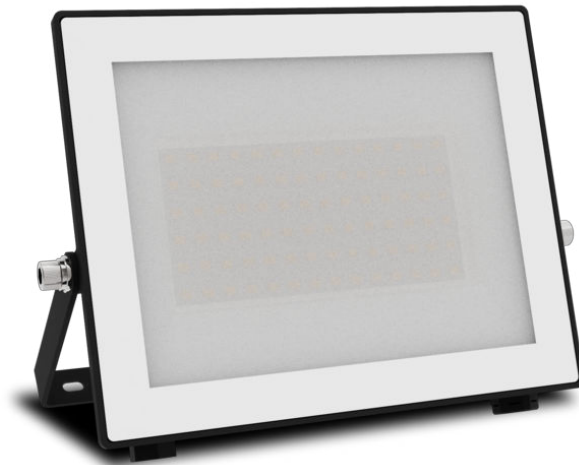

PHILIPS

Lois Wall Lights
50W

Outdoor luminaires

5000 K

Black

Water Resistant

8720169365162

Powerful light, long-lasting quality

- Long lifetime up to 15,000 hours

Premium quality

- High-quality aluminium and real glass

Designed for outdoors

- IP65 weatherproof rated

High-quality light

- High light output

Highlights

High-quality aluminium and real glass

This Philips light is made specifically for outdoor spaces. It's hard-wearing and built to last, so it will light up your garden night after night. It's constructed from high quality die-cast aluminium and real glass.

IP65 weatherproof rated

An IP rating contains two digits which refer to protection against solids, such as dust, or liquids, such as rain. IP65 means that these light fixtures are protected against water splashed from any direction and are suitable for outdoor use.