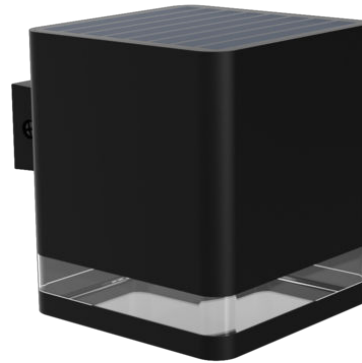

PHILIPS

Virona Wall Lights
1.8 W

Outdoor Solar

2700K

Black

Dusk to Dawn; Solar; Water
Resistant

8720169386815

Solar-powered garden light for all seasons

Philips Virona is a reliable solar light that lasts for a longer time, reduces energy consumption and supports sustainability.

Easy installation

- No wiring required

Sustainable light solutions

- Solar energy
- Long lifetime up to 15,000 hours

Advanced LED light

- High-quality LED light

Premium quality

- High quality material

Designed for outdoors

- IP44 – weatherproof

High-quality light

- Warm white light 2,700 K