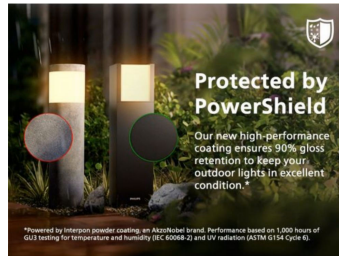

Sustainable light solutions

- Long lifetime up to 50,000 hours
- Ultra Efficient

Premium quality

- Durable design with PowerShield coating

Designed for outdoors

- IP44 – weatherproof

High-quality light

- Warm white light 2,700 K

Ultra Efficient

Consumes at least 50% less energy compared to equivalent standard LED lights from Philips.

Durable design

Protected by PowerShield To keep your outdoor lights in excellent condition, we use a high-performance powder coating powered by Interpon, an AkzoNobel brand. Tougher than traditional paints, it protects against fading, scratches, dents and rust for long-lasting beauty and performance.

IP44 – weatherproof

This Philips outdoor light is especially designed for humid outdoor environments and has been tested rigorously to ensure water resistance. Its IP44 rating means that it has been certified to offer ingress protection against dust and splashing water – perfect for general outdoor use.