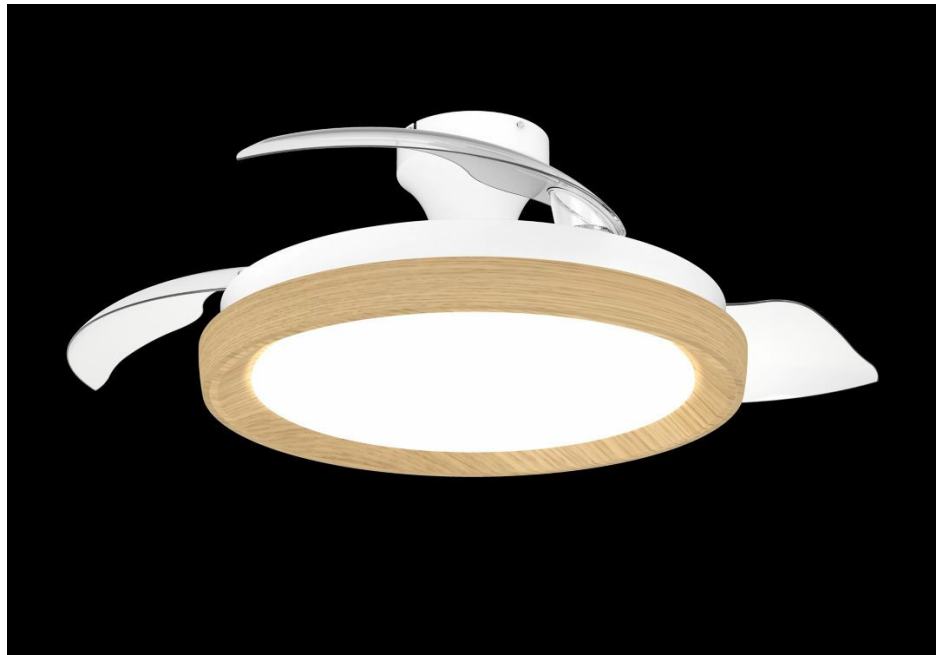

# PHILIPS

Bliss Fan Ceiling  
Light

Fan Ceiling Lights

2,700/6,500 K

Wood

Dimmable; Remote Control;  
Tunable White

8721103128294

## Retractable-blade ceiling fan with dimmable and tunable LED light

The Philips Bliss retractable-blade ceiling fan with LED light will keep your indoor spaces bright, comfortable and stylish all day and all year. With an optimised aerodynamic fan blade design, powerful air volume and two airflow directions, our ceiling fan offers consistent performance, cooling quickly in the summer and circulating the air effectively in the winter. The whisper-quiet motor won't disturb your sleep or concentration, while the stable ceiling mount and perfectly weight-balanced fan blades minimise wobbling. The light itself offers the high light quality and adaptability that you've come to expect from Philips. Create the perfect ambience for every moment with smooth dimming (down to 5%) and tunable white light from warm white (3,000 K) to cool daylight (6,500 K). Our upgraded RF-based remote control lets you easily control your ceiling fan with LED light from anywhere within your home – no need to point the remote at the fan.