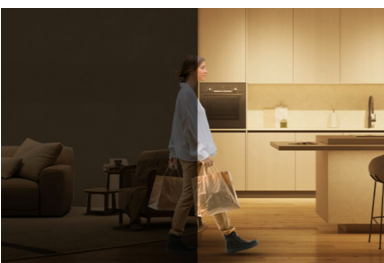

SpaceSense motion detection

Turn your lights into motion sensors using integrated SpaceSense technology, so they switch on automatically when you enter the room – all you need are two or more Connected by WIZ lights or devices.