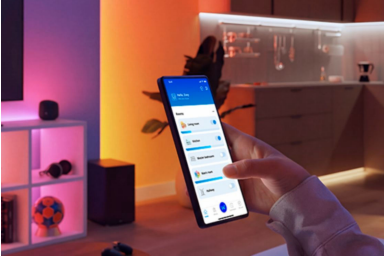

Highlights

Easy to set up

Attach the backlight to your TV, install your sync box and start enjoying an immersive entertainment experience straight away.