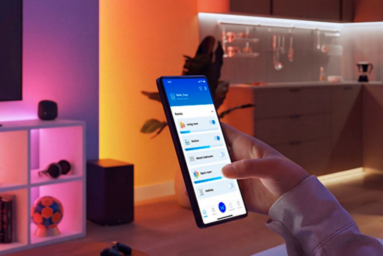

Highlights

Easy to set up

Attach the backlight to your TV, install your sync box and start enjoying an immersive entertainment experience straight away.